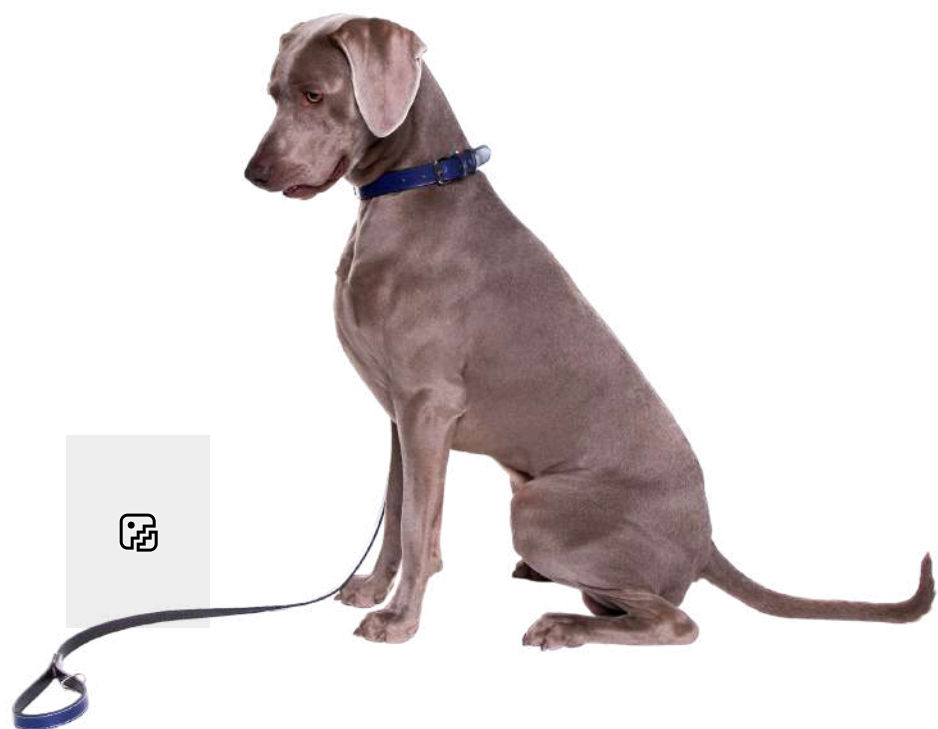

pelle blu - filo rosso
blue leather - red thread

XXS 0193
XS 0194
S 0195
M 0196
L 0197
XL 0198